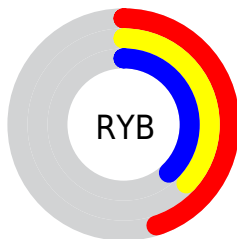

- Red (45%)
- Yellow (37%)
- Blue (38%)