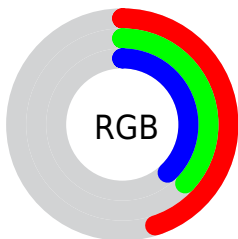

Distribution

- Red (45%)
- Green (37%)
- Blue (38%)