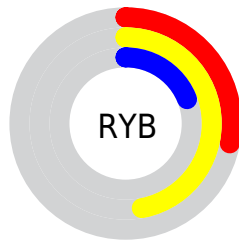

- Red (28%)
- Yellow (47%)
- Blue (19%)