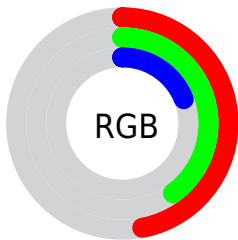

Distribution

- Red (47%)
- Green (40%)
- Blue (19%)