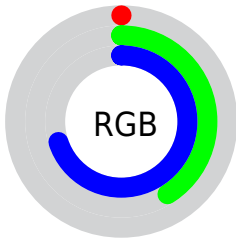

Distribution

- Red (0%)
- Green (41%)
- Blue (70%)