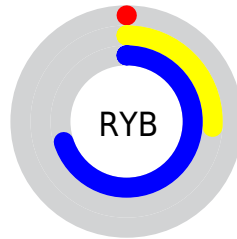

- Red (0%)
- Yellow (26%)
- Blue (70%)