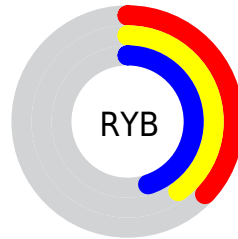

Details

The XYZ color **13.2252, 14.5851, 18.0377** is a dark color, and the websafe version is hex **666666**. A complement of this color would be **13.5622, 13.5178, 12.7211**, and the grayscale version is **13.5225, 14.2268, 15.4930**.

A 20% lighter version of the original color is **31.3078, 34.0058, 40.9901**, and **3.9249, 4.4670, 5.8096** is the 20% darker color. If you saturate the color by 10%, you get **11.8122, 13.3902, 17.8818**, and if you desaturate by 10%, it is **14.8233, 15.8924, 18.2060**.

Distribution

Red (37%)

Green (43%)

Blue (45%)

Red (37%)

Yellow (40%)

Blue (45%)

Cyan (17%)