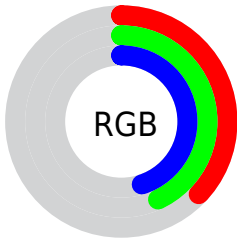

Distribution

Red (37%)

Green (43%)

Blue (45%)