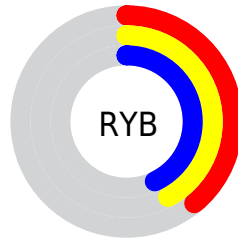

- Red (39%)
- Yellow (42%)
- Blue (43%)