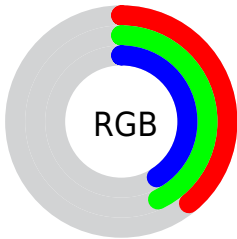

Distribution

- Red (39%)
- Green (43%)
- Blue (41%)