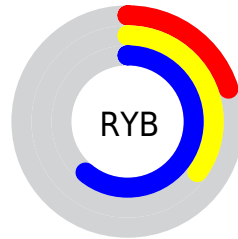

- Red (20%)
- Yellow (35%)
- Blue (61%)