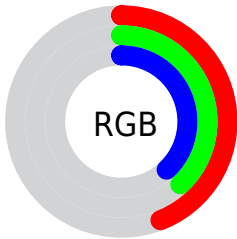

Distribution

Red (44%)

Green (38%)

Blue (38%)