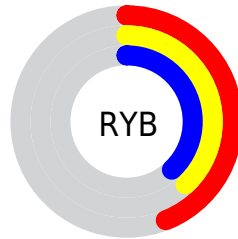

Details

The XYZ color **13.2544, 13.0620, 13.3779** is a dark color, and the websafe version is hex **666666**. A complement of this color would be **13.7557, 15.3545, 17.5681**, and the grayscale version is **12.6820, 13.3424, 14.5299**.

A 20% lighter version of the original color is **31.4821, 31.5573, 32.8657**, and **3.9622, 3.7939, 3.7723** is the 20% darker color. If you saturate the color by 10%, you get **11.7867, 10.9145, 10.4597**, and if you desaturate by 10%, it is **14.9434, 15.5335, 16.7354**.

Distribution

Red (44%)

Green (38%)

Blue (38%)

Red (44%)

Yellow (38%)

Blue (38%)

Cyan (0%)