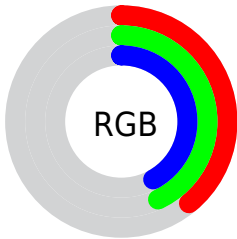

Distribution

- Red (39%)
- Green (43%)
- Blue (42%)