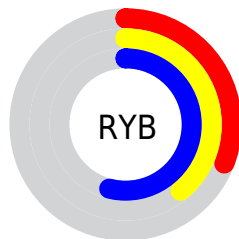

Details

The XYZ color **13.2805, 14.4345, 26.1309** is a dark color, and the websafe version is hex **336699**. A complement of this color would be **17.2554, 16.6932, 9.7102**, and the grayscale version is **12.9427, 13.6168, 14.8287**.

A 20% lighter version of the original color is **31.4453, 33.7727, 54.7306**, and **3.9630, 4.3967, 9.8723** is the 20% darker color. If you saturate the color by 10%, you get **11.5538, 12.5116, 25.8510**, and if you desaturate by 10%, it is **15.3023, 16.5931, 26.4412**.

Distribution

Red (31%)

Green (43%)

Blue (54%)

Red (31%)

Yellow (39%)

Blue (54%)

Cyan (43%)