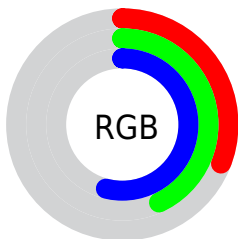

Distribution

Red (31%)

Green (43%)

Blue (54%)