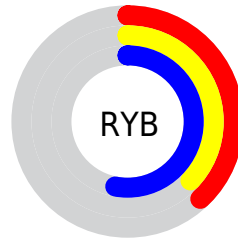

# Details

The XYZ color **13.2705, 12.2698, 24.9614** is a dark color, and the websafe version is hex **666699**. A complement of this color would be **20.6564, 23.4851, 14.0346**, and the grayscale version is **11.9155, 12.5360, 13.6518**.

A 20% lighter version of the original color is **31.3713, 29.9165, 52.2651**, and **3.9556, 3.4142, 9.2546** is the 20% darker color. If you saturate the color by 10%, you get **10.9138, 9.4152, 24.5348**, and if you desaturate by 10%, it is **16.0657, 15.6673, 25.4701**.

# Distribution

Red (38%)

Green (37%)

Blue (53%)

Red (38%)

Yellow (37%)

Blue (53%)

Cyan (29%)