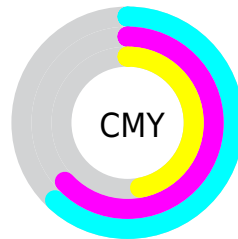

A 20% lighter version of the original color is **31.3713, 29.9165, 52.2651**, and **3.9556, 3.4142, 9.2546** is the 20% darker color. If you saturate the color by 10%, you get **10.9138, 9.4152, 24.5348**, and if you desaturate by 10%, it is **16.0657, 15.6673, 25.4701**.

# Distribution

Red (38%)

Green (37%)

Blue (53%)

Red (38%)

Yellow (37%)

Blue (53%)

Cyan (29%)

Magenta (31%)

Yellow (0%)

Black (47%)

Cyan (62%)

Magenta (63%)

Yellow (47%)