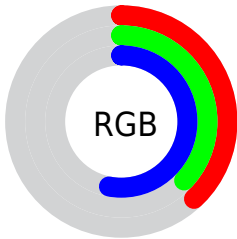

Distribution

Red (38%)

Green (37%)

Blue (53%)