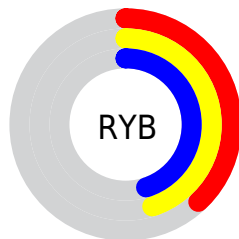

Conversions

Conversions Part 2

Format	Color
R_{YB}	98, 115, 115
Decimal	6452066
CIE _{Lab}	46.63, -9.91, 7.31
CIE _{LCh}	47, 12.315, 143.597
Yxy	15.7400, 0.3110, 0.3660
Android (android.graphics.Color)	4284642146 (0xFF627362)
YUV	107.9790, -4.9196, -8.7516
Hunter-Lab	39.6737, -9.2642, 7.0159

Details

The XYZ color **13.3723, 15.7400, 13.8886** is a dark color, and the websafe version is hex **666666**. A complement of this color would be **14.5329, 13.6183, 18.0829**, and the grayscale version is **14.2626, 15.0054, 16.3409**.

A 20% lighter version of the original color is **31.6380, 36.1969, 33.7530**, and **3.9922, 4.9661, 3.9969** is the 20% darker color. If you saturate the color by 10%, you get **11.7150, 14.9444, 11.1775**, and if you desaturate by 10%, it is **15.2868, 16.6601, 17.0197**.

Distribution

-  Red (38%)
-  Green (45%)
-  Blue (38%)

-  Red (38%)
-  Yellow (45%)
-  Blue (45%)

-  Cyan (15%)
-  Magenta (0%)
-  Yellow (15%)
-  Black (55%)

-  Cyan (62%)
-  Magenta (55%)
-  Yellow (62%)