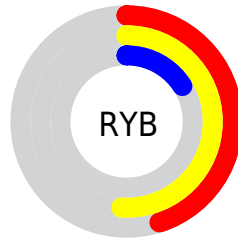

- Red (45%)
- Yellow (51%)
- Blue (16%)