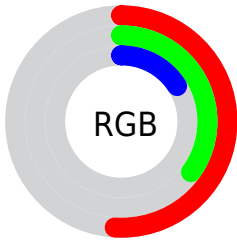

Distribution

- Red (51%)
- Green (35%)
- Blue (16%)