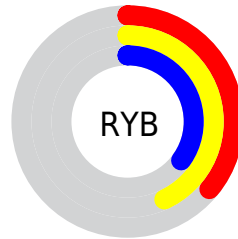

# Details

The XYZ color **13.3459, 14.3276, 11.2946** is a dark color, and the websafe version is hex **666666**. A complement of this color would be **10.6661, 10.8547, 16.2850**, and the grayscale version is **13.4872, 14.1896, 15.4525**.

A 20% lighter version of the original color is **31.5447, 33.6303, 28.8735**, and **3.9866, 4.3265, 2.9105** is the 20% darker color. If you saturate the color by 10%, you get **12.7207, 13.7522, 9.0053**, and if you desaturate by 10%, it is **14.0454, 14.9414, 13.9483**.

# Distribution

Red (43%)

Green (42%)

Blue (35%)

Red (36%)

Yellow (43%)

Blue (35%)

Cyan (0%)