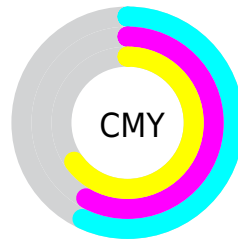

A 20% lighter version of the original color is **31.5447, 33.6303, 28.8735**, and **3.9866, 4.3265, 2.9105** is the 20% darker color. If you saturate the color by 10%, you get **12.7207, 13.7522, 9.0053**, and if you desaturate by 10%, it is **14.0454, 14.9414, 13.9483**.

# Distribution

Red (43%)

Green (42%)

Blue (35%)

Red (36%)

Yellow (43%)

Blue (35%)

Cyan (0%)

Magenta (4%)

Yellow (20%)

Black (57%)

Cyan (57%)

Magenta (58%)

Yellow (65%)