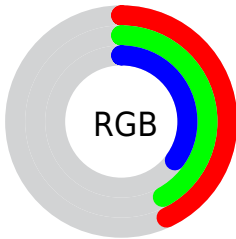

Distribution

Red (43%)

Green (42%)

Blue (35%)