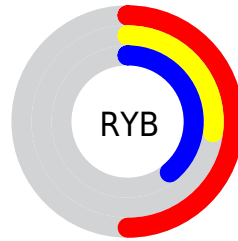

- Red (50%)
- Yellow (27%)
- Blue (39%)