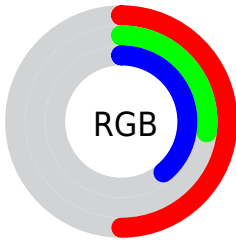

Distribution

- Red (50%)
- Green (27%)
- Blue (39%)