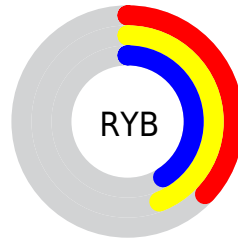

A 20% lighter version of the original color is **31.4464, 35.3368, 31.5488**, and **3.9424, 4.6924, 3.4942** is the 20% darker color. If you saturate the color by 10%, you get **12.1485, 14.6852, 10.3375**, and if you desaturate by 10%, it is **14.5662, 15.8153, 15.7038**.

# Distribution

Red (40%)

Green (44%)

Blue (37%)

Red (37%)

Yellow (44%)

Blue (41%)

Cyan (9%)