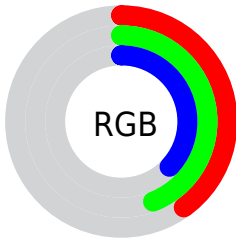

Distribution

Red (40%)

Green (44%)

Blue (37%)