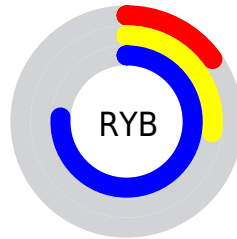

- Red (15%)
- Yellow (27%)
- Blue (76%)