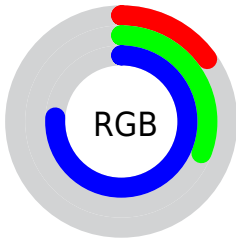

Distribution

- Red (15%)
- Green (31%)
- Blue (76%)