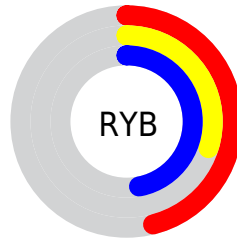

- Red (46%)
- Yellow (30%)
- Blue (47%)