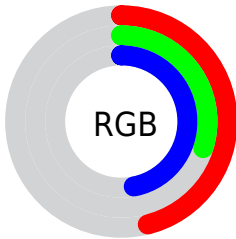

Distribution

- Red (46%)
- Green (30%)
- Blue (47%)