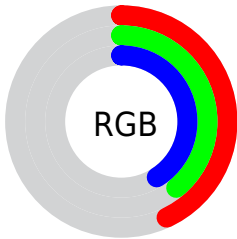

Distribution

- Red (43%)
- Green (39%)
- Blue (41%)