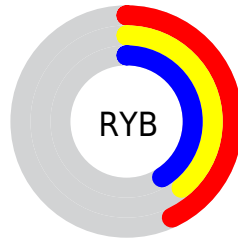

- Red (43%)
- Yellow (39%)
- Blue (41%)