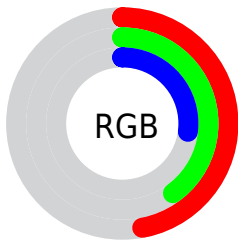

Distribution

- Red (47%)
- Green (40%)
- Blue (27%)