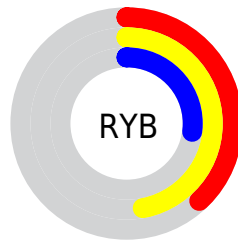

- Red (38%)
- Yellow (47%)
- Blue (27%)