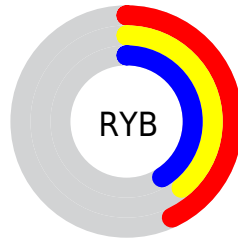

# Details

The XYZ color **13.3909, 13.2382, 14.9461** is a dark color, and the websafe version is hex **666666**. A complement of this color would be **13.2718, 14.8247, 15.5273**, and the grayscale version is **12.8528, 13.5222, 14.7257**.

A 20% lighter version of the original color is **31.7230, 31.8606, 35.4881**, and **3.9982, 3.8657, 4.4063** is the 20% darker color. If you saturate the color by 10%, you get **12.1250, 11.1768, 13.0734**, and if you desaturate by 10%, it is **14.8213, 15.5934, 16.9810**.

# Distribution

Red (43%)

Green (39%)

Blue (41%)

Red (43%)

Yellow (39%)

Blue (41%)

Cyan (0%)