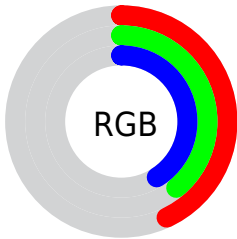

Distribution

Red (43%)

Green (39%)

Blue (41%)