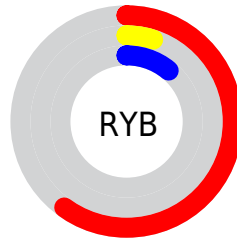

- Red (60%)
- Yellow (5%)
- Blue (11%)