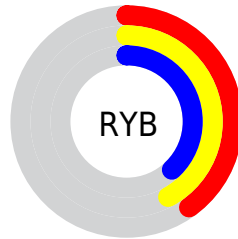

- Red (40%)
- Yellow (42%)
- Blue (38%)