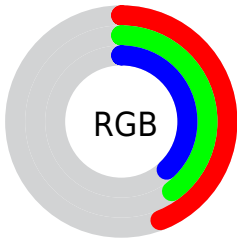

Distribution

- Red (44%)
- Green (40%)
- Blue (38%)