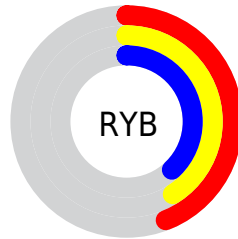

- Red (44%)
- Yellow (41%)
- Blue (38%)