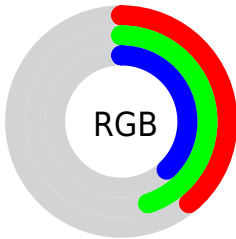

Distribution

- Red (39%)
- Green (45%)
- Blue (38%)