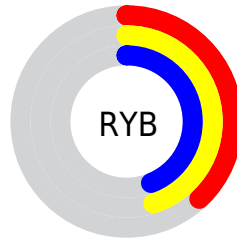

- Red (38%)
- Yellow (45%)
- Blue (44%)