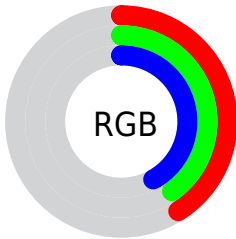

Distribution

- Red (41%)
- Green (40%)
- Blue (42%)