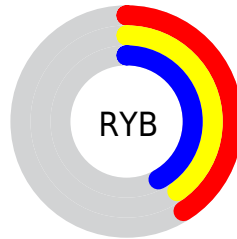

- Red (41%)
- Yellow (40%)
- Blue (42%)