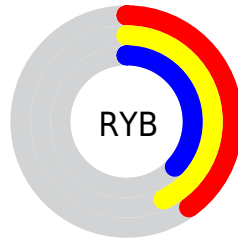

- Red (40%)
- Yellow (43%)
- Blue (37%)