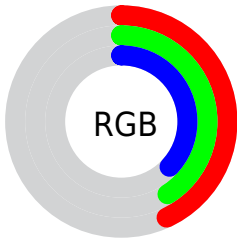

Distribution

- Red (43%)
- Green (41%)
- Blue (37%)