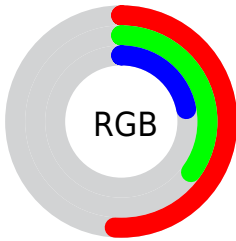

Distribution

- Red (51%)
- Green (35%)
- Blue (22%)