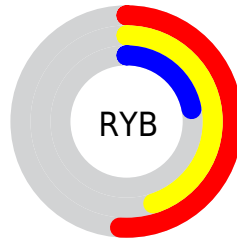

- Red (51%)
- Yellow (45%)
- Blue (22%)