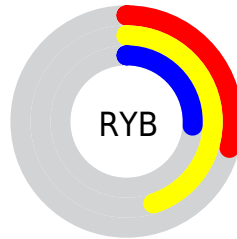

- Red (29%)
- Yellow (45%)
- Blue (26%)