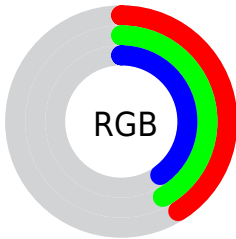

Distribution

- Red (41%)
- Green (42%)
- Blue (40%)