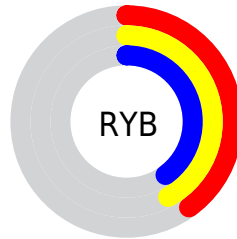

- Red (40%)
- Yellow (42%)
- Blue (40%)