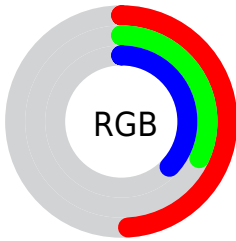

Distribution

- Red (49%)
- Green (32%)
- Blue (37%)