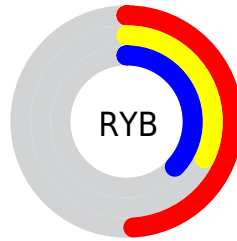

- Red (49%)
- Yellow (32%)
- Blue (37%)