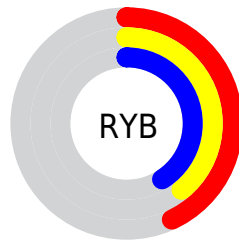

# Details

The XYZ color **13.4420, 13.2586, 15.2153** is a dark color, and the websafe version is hex **666666**. A complement of this color would be **13.2207, 14.8042, 15.2580**, and the grayscale version is **12.8819, 13.5527, 14.7589**.

A 20% lighter version of the original color is **31.8074, 31.8944, 35.9323**, and **4.0234, 3.8758, 4.5390** is the 20% darker color. If you saturate the color by 10%, you get **12.2206, 11.2150, 13.5772**, and if you desaturate by 10%, it is **14.8212, 15.5933, 16.9809**.

# Distribution

Red (43%)

Green (39%)

Blue (41%)

Red (43%)

Yellow (39%)

Blue (41%)

Cyan (0%)