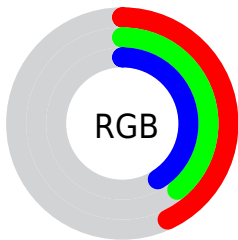

Distribution

Red (43%)

Green (39%)

Blue (41%)