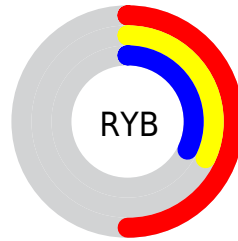

- Red (50%)
- Yellow (32%)
- Blue (32%)