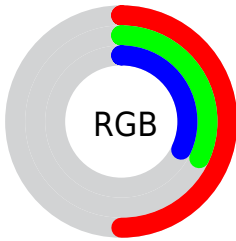

Distribution

- Red (50%)
- Green (32%)
- Blue (32%)