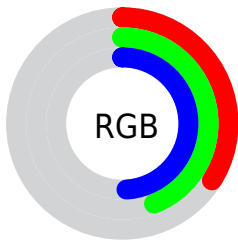

Distribution

Red (34%)

Green (44%)

Blue (49%)