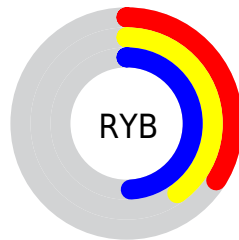

Details

The XYZ color **13.3166, 14.8758, 21.5715** is a dark color, and the websafe version is hex **666666**. A complement of this color would be **14.8316, 14.3556, 11.0064**, and the grayscale version is **13.5198, 14.2239, 15.4899**.

A 20% lighter version of the original color is **31.6143, 34.8120, 47.1726**, and **3.9571, 4.5279, 7.5029** is the 20% darker color. If you saturate the color by 10%, you get **11.7596, 13.3467, 21.3587**, and if you desaturate by 10%, it is **15.1025, 16.5621, 21.8031**.

Distribution

Red (34%)

Green (44%)

Blue (49%)

Red (34%)

Yellow (40%)

Blue (49%)

Cyan (30%)