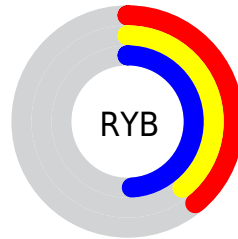

Details

The XYZ color **13.3733, 13.0827, 21.5590** is a dark color, and the websafe version is hex **666699**. A complement of this color would be **18.3172, 20.2580, 14.7494**, and the grayscale version is **12.6218, 13.2791, 14.4609**.

A 20% lighter version of the original color is **31.6207, 31.5514, 47.0713**, and **4.0288, 3.8121, 7.5446** is the 20% darker color. If you saturate the color by 10%, you get **11.0008, 10.2240, 21.1325**, and if you desaturate by 10%, it is **16.1477, 16.4257, 22.0582**.

Distribution

Red (39%)

Green (39%)

Blue (49%)

Red (39%)

Yellow (39%)

Blue (49%)

Cyan (21%)