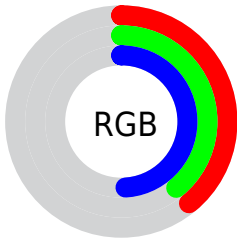

Distribution

Red (39%)

Green (39%)

Blue (49%)