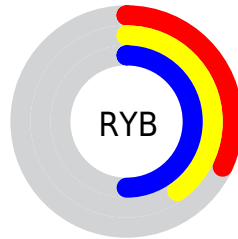

Details

The XYZ color **13.3933, 15.3870, 22.6862** is a dark color, and the websafe version is hex **336666**. A complement of this color would be **14.6082, 13.5644, 9.8313**, and the grayscale version is **13.6836, 14.3962, 15.6774**.

A 20% lighter version of the original color is **31.6496, 35.5952, 48.9185**, and **4.0192, 4.8010, 8.1120** is the 20% darker color. If you saturate the color by 10%, you get **11.9524, 14.0061, 22.4959**, and if you desaturate by 10%, it is **15.0615, 16.9136, 22.8932**.

Distribution

Red (32%)

Green (45%)

Blue (50%)

Red (32%)

Yellow (40%)

Blue (50%)

Cyan (36%)