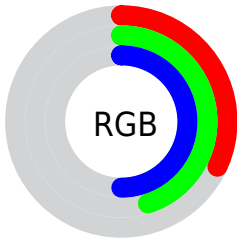

Distribution

Red (32%)

Green (45%)

Blue (50%)