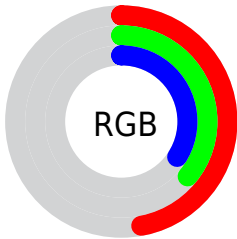

Distribution

- Red (47%)
- Green (36%)
- Blue (34%)