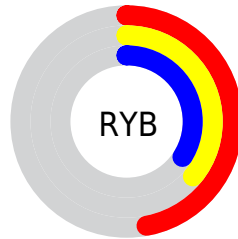

- Red (47%)
- Yellow (36%)
- Blue (34%)