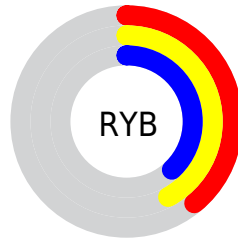

- Red (39%)
- Yellow (42%)
- Blue (38%)