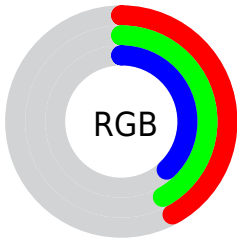

Distribution

- Red (42%)
- Green (42%)
- Blue (38%)