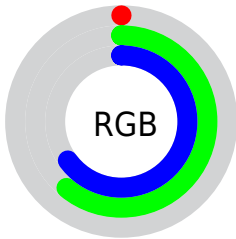

Distribution

- Red (0%)
- Green (61%)
- Blue (65%)