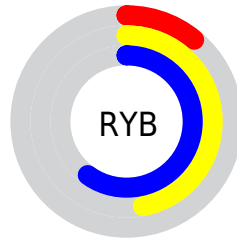

- Red (11%)
- Yellow (47%)
- Blue (60%)