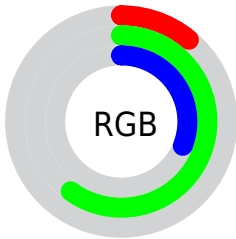

Distribution

- Red (11%)
- Green (60%)
- Blue (31%)