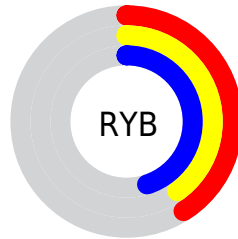

- Red (41%)
- Yellow (40%)
- Blue (45%)