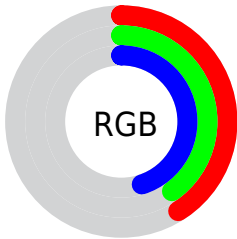

Distribution

- Red (41%)
- Green (40%)
- Blue (45%)