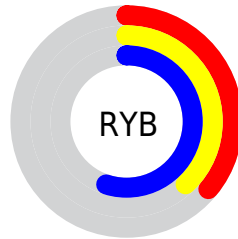

Details

The XYZ color **13.4220, 12.7181, 26.5584** is a dark color, and the websafe version is hex **666699**. A complement of this color would be **21.4115, 23.6769, 13.5675**, and the grayscale version is **12.1721, 12.8060, 13.9458**.

A 20% lighter version of the original color is **31.6729, 30.6918, 55.2937**, and **4.0256, 3.6194, 10.1593** is the 20% darker color. If you saturate the color by 10%, you get **11.0819, 9.9255, 26.1429**, and if you desaturate by 10%, it is **16.2047, 16.0114, 27.0476**.

Distribution

Red (36%)

Green (38%)

Blue (55%)

Red (36%)

Yellow (38%)

Blue (55%)

Cyan (34%)