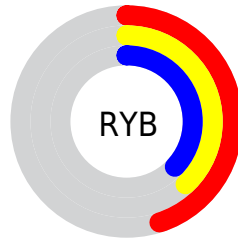

- Red (45%)
- Yellow (38%)
- Blue (37%)