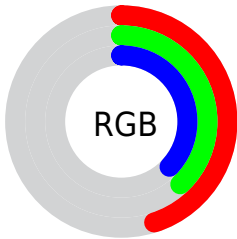

Distribution

- Red (45%)
- Green (38%)
- Blue (37%)