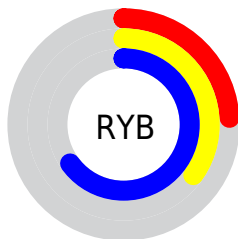

- Red (24%)
- Yellow (35%)
- Blue (65%)