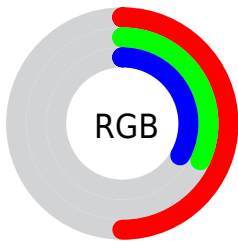

Distribution

- Red (50%)
- Green (32%)
- Blue (33%)