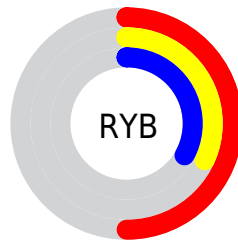

- Red (50%)
- Yellow (32%)
- Blue (33%)