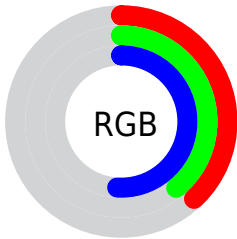

Distribution

- Red (38%)
- Green (39%)
- Blue (51%)