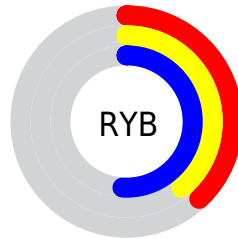

- Red (38%)
- Yellow (39%)
- Blue (51%)