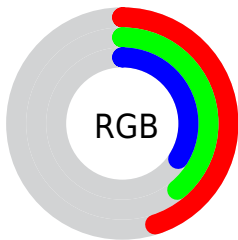

Distribution

- Red (45%)
- Green (39%)
- Blue (34%)