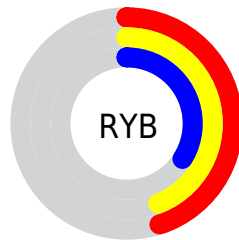

- Red (45%)
- Yellow (44%)
- Blue (34%)