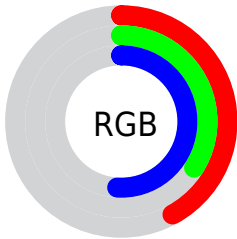

Distribution

Red (42%)

Green (34%)

Blue (51%)