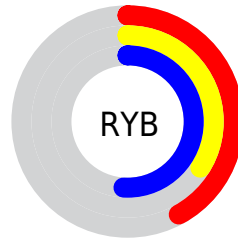

A 20% lighter version of the original color is **31.7449, 28.4593, 48.0760**, and **4.0702, 3.0574, 7.9650** is the 20% darker color. If you saturate the color by 10%, you get **11.7975, 9.1709, 21.9175**, and if you desaturate by 10%, it is **15.3938, 14.0878, 22.6770**.

# Distribution

Red (42%)

Green (34%)

Blue (51%)

Red (42%)

Yellow (34%)

Blue (51%)

Cyan (16%)