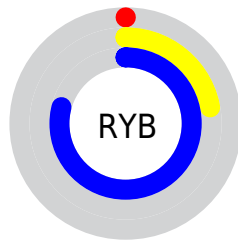

- Red (0%)
- Yellow (22%)
- Blue (79%)