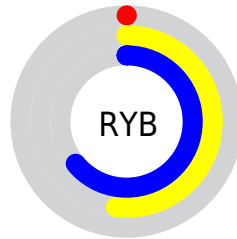

- Red (0%)
- Yellow (52%)
- Blue (64%)