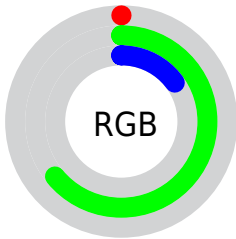

Distribution

- Red (0%)
- Green (64%)
- Blue (15%)