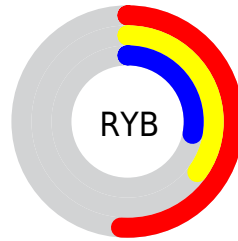

- Red (51%)
- Yellow (35%)
- Blue (28%)