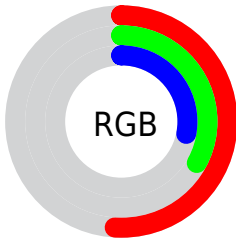

Distribution

- Red (51%)
- Green (33%)
- Blue (28%)